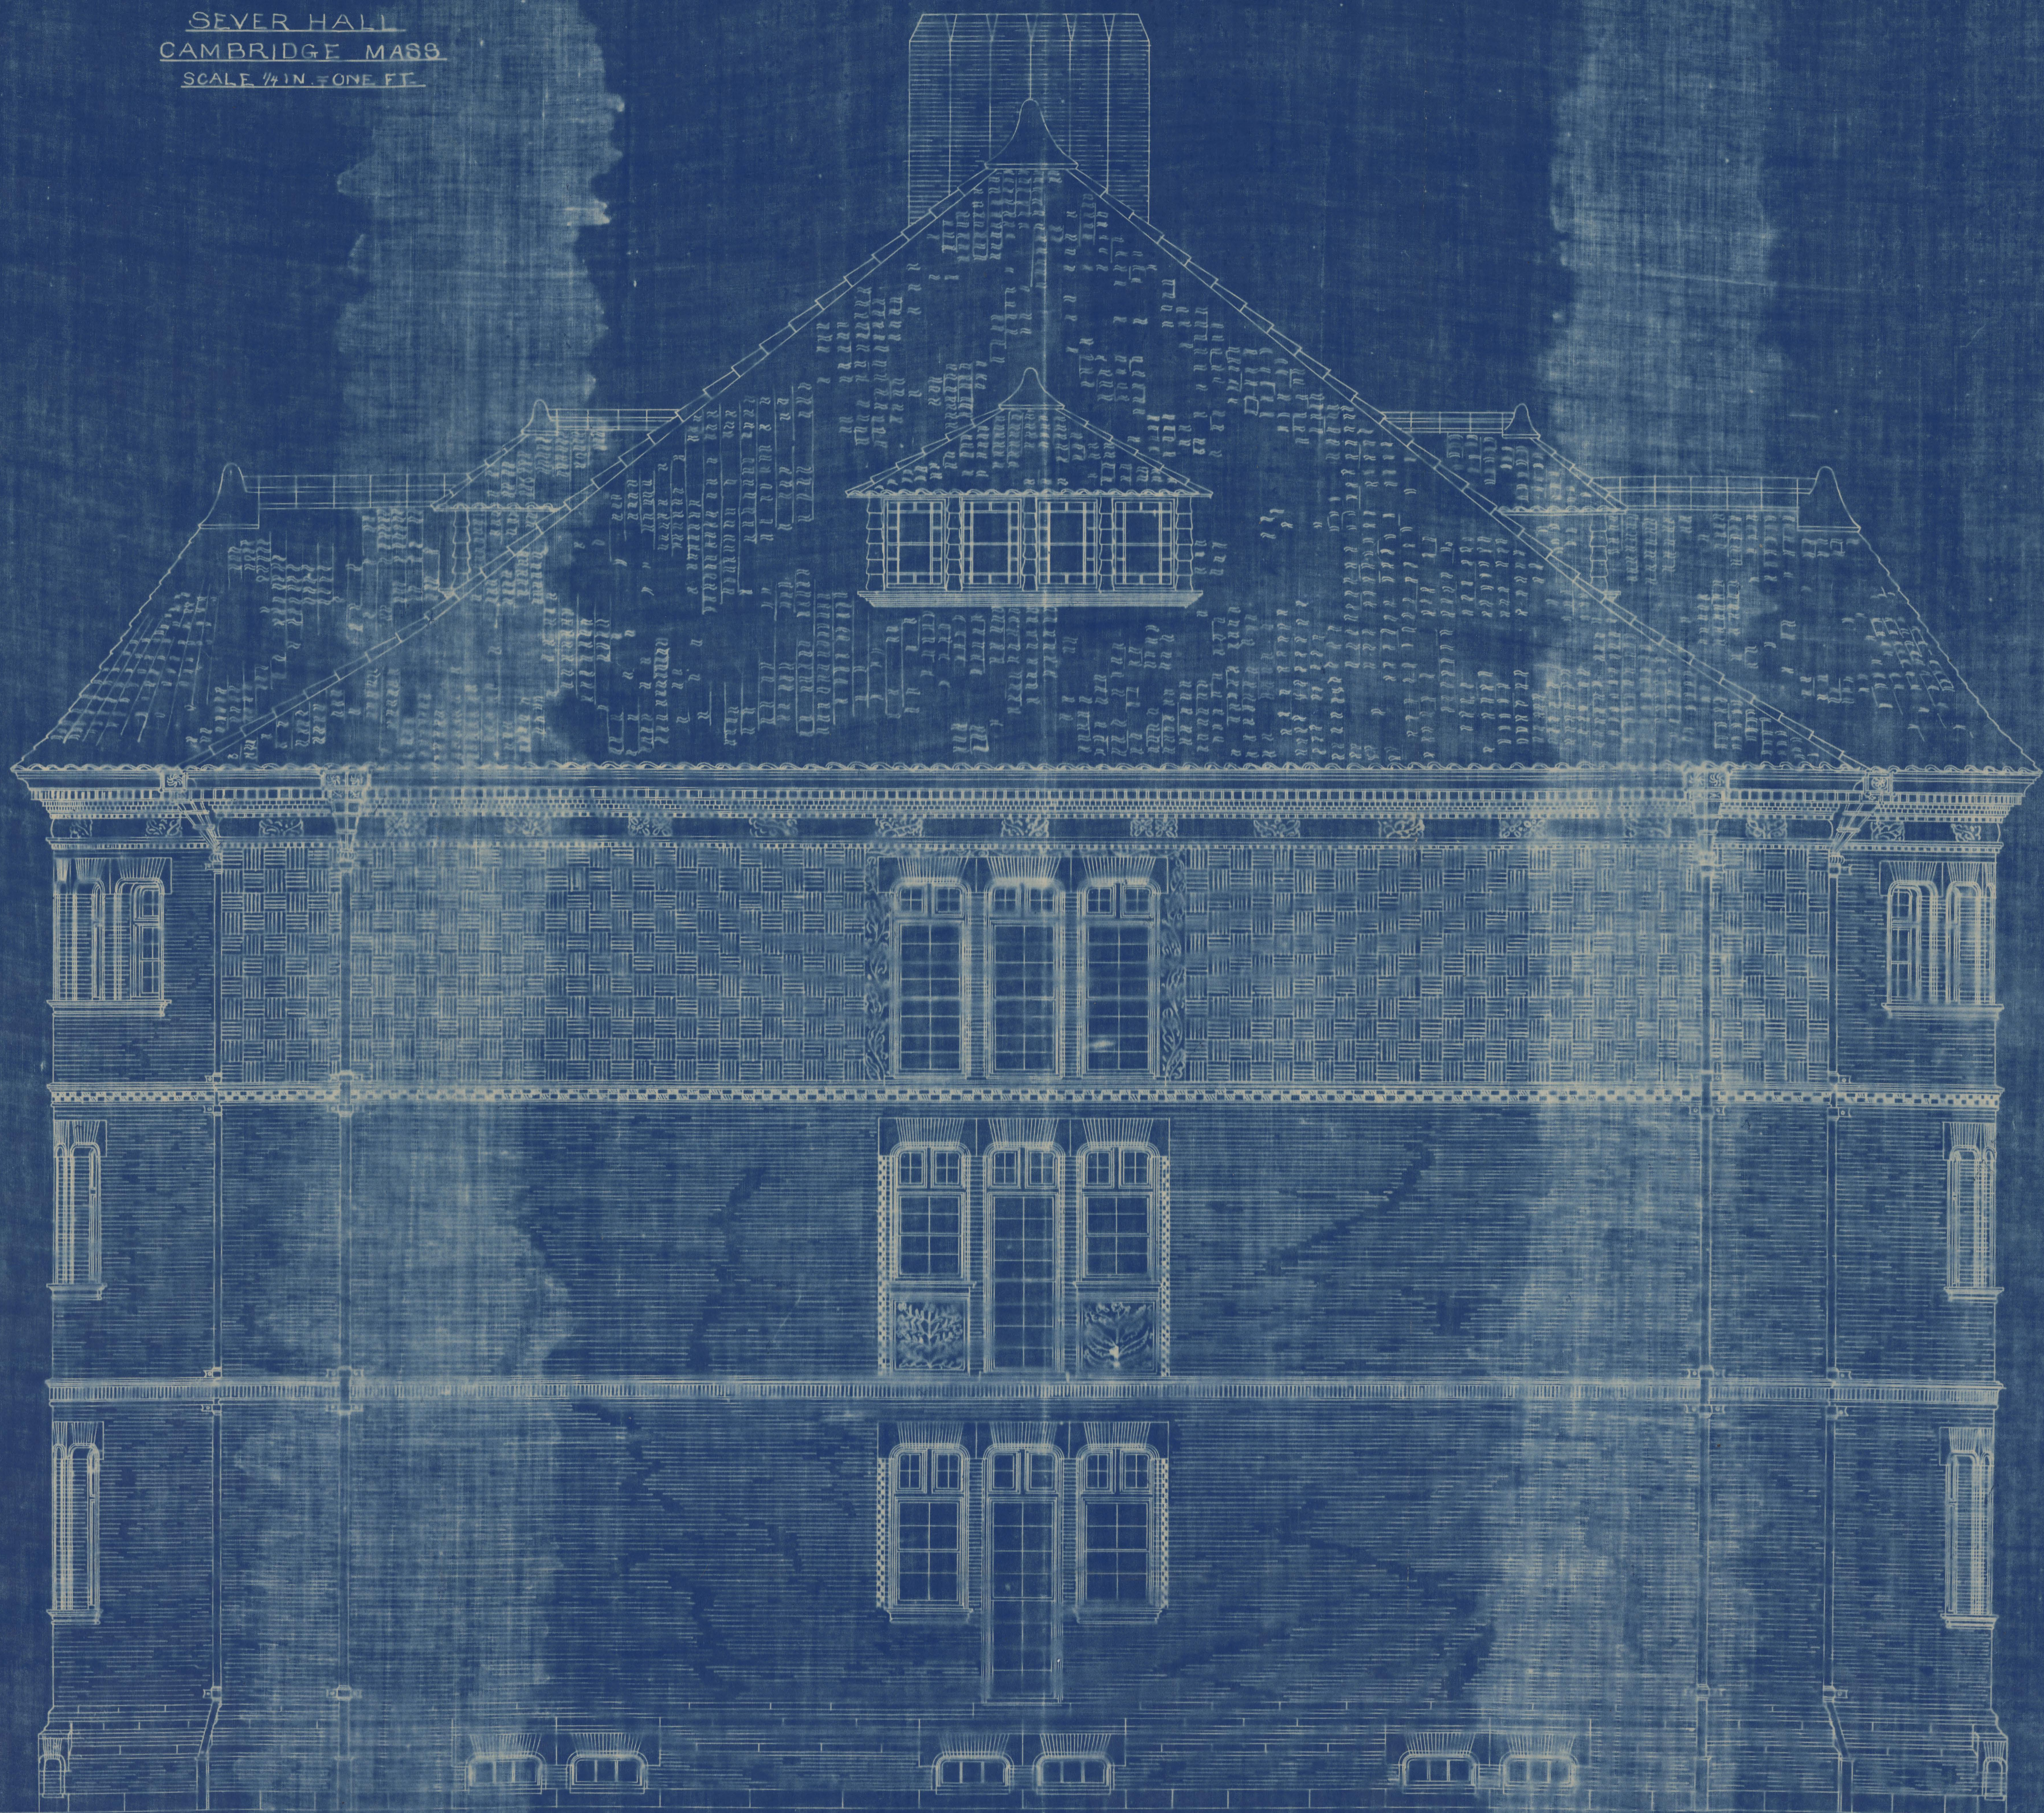

SEVER HALL
CAMBRIDGE MASS
SCALE 1/4 IN. = ONE FT.

SOUTH ELEVATION

97 211 331