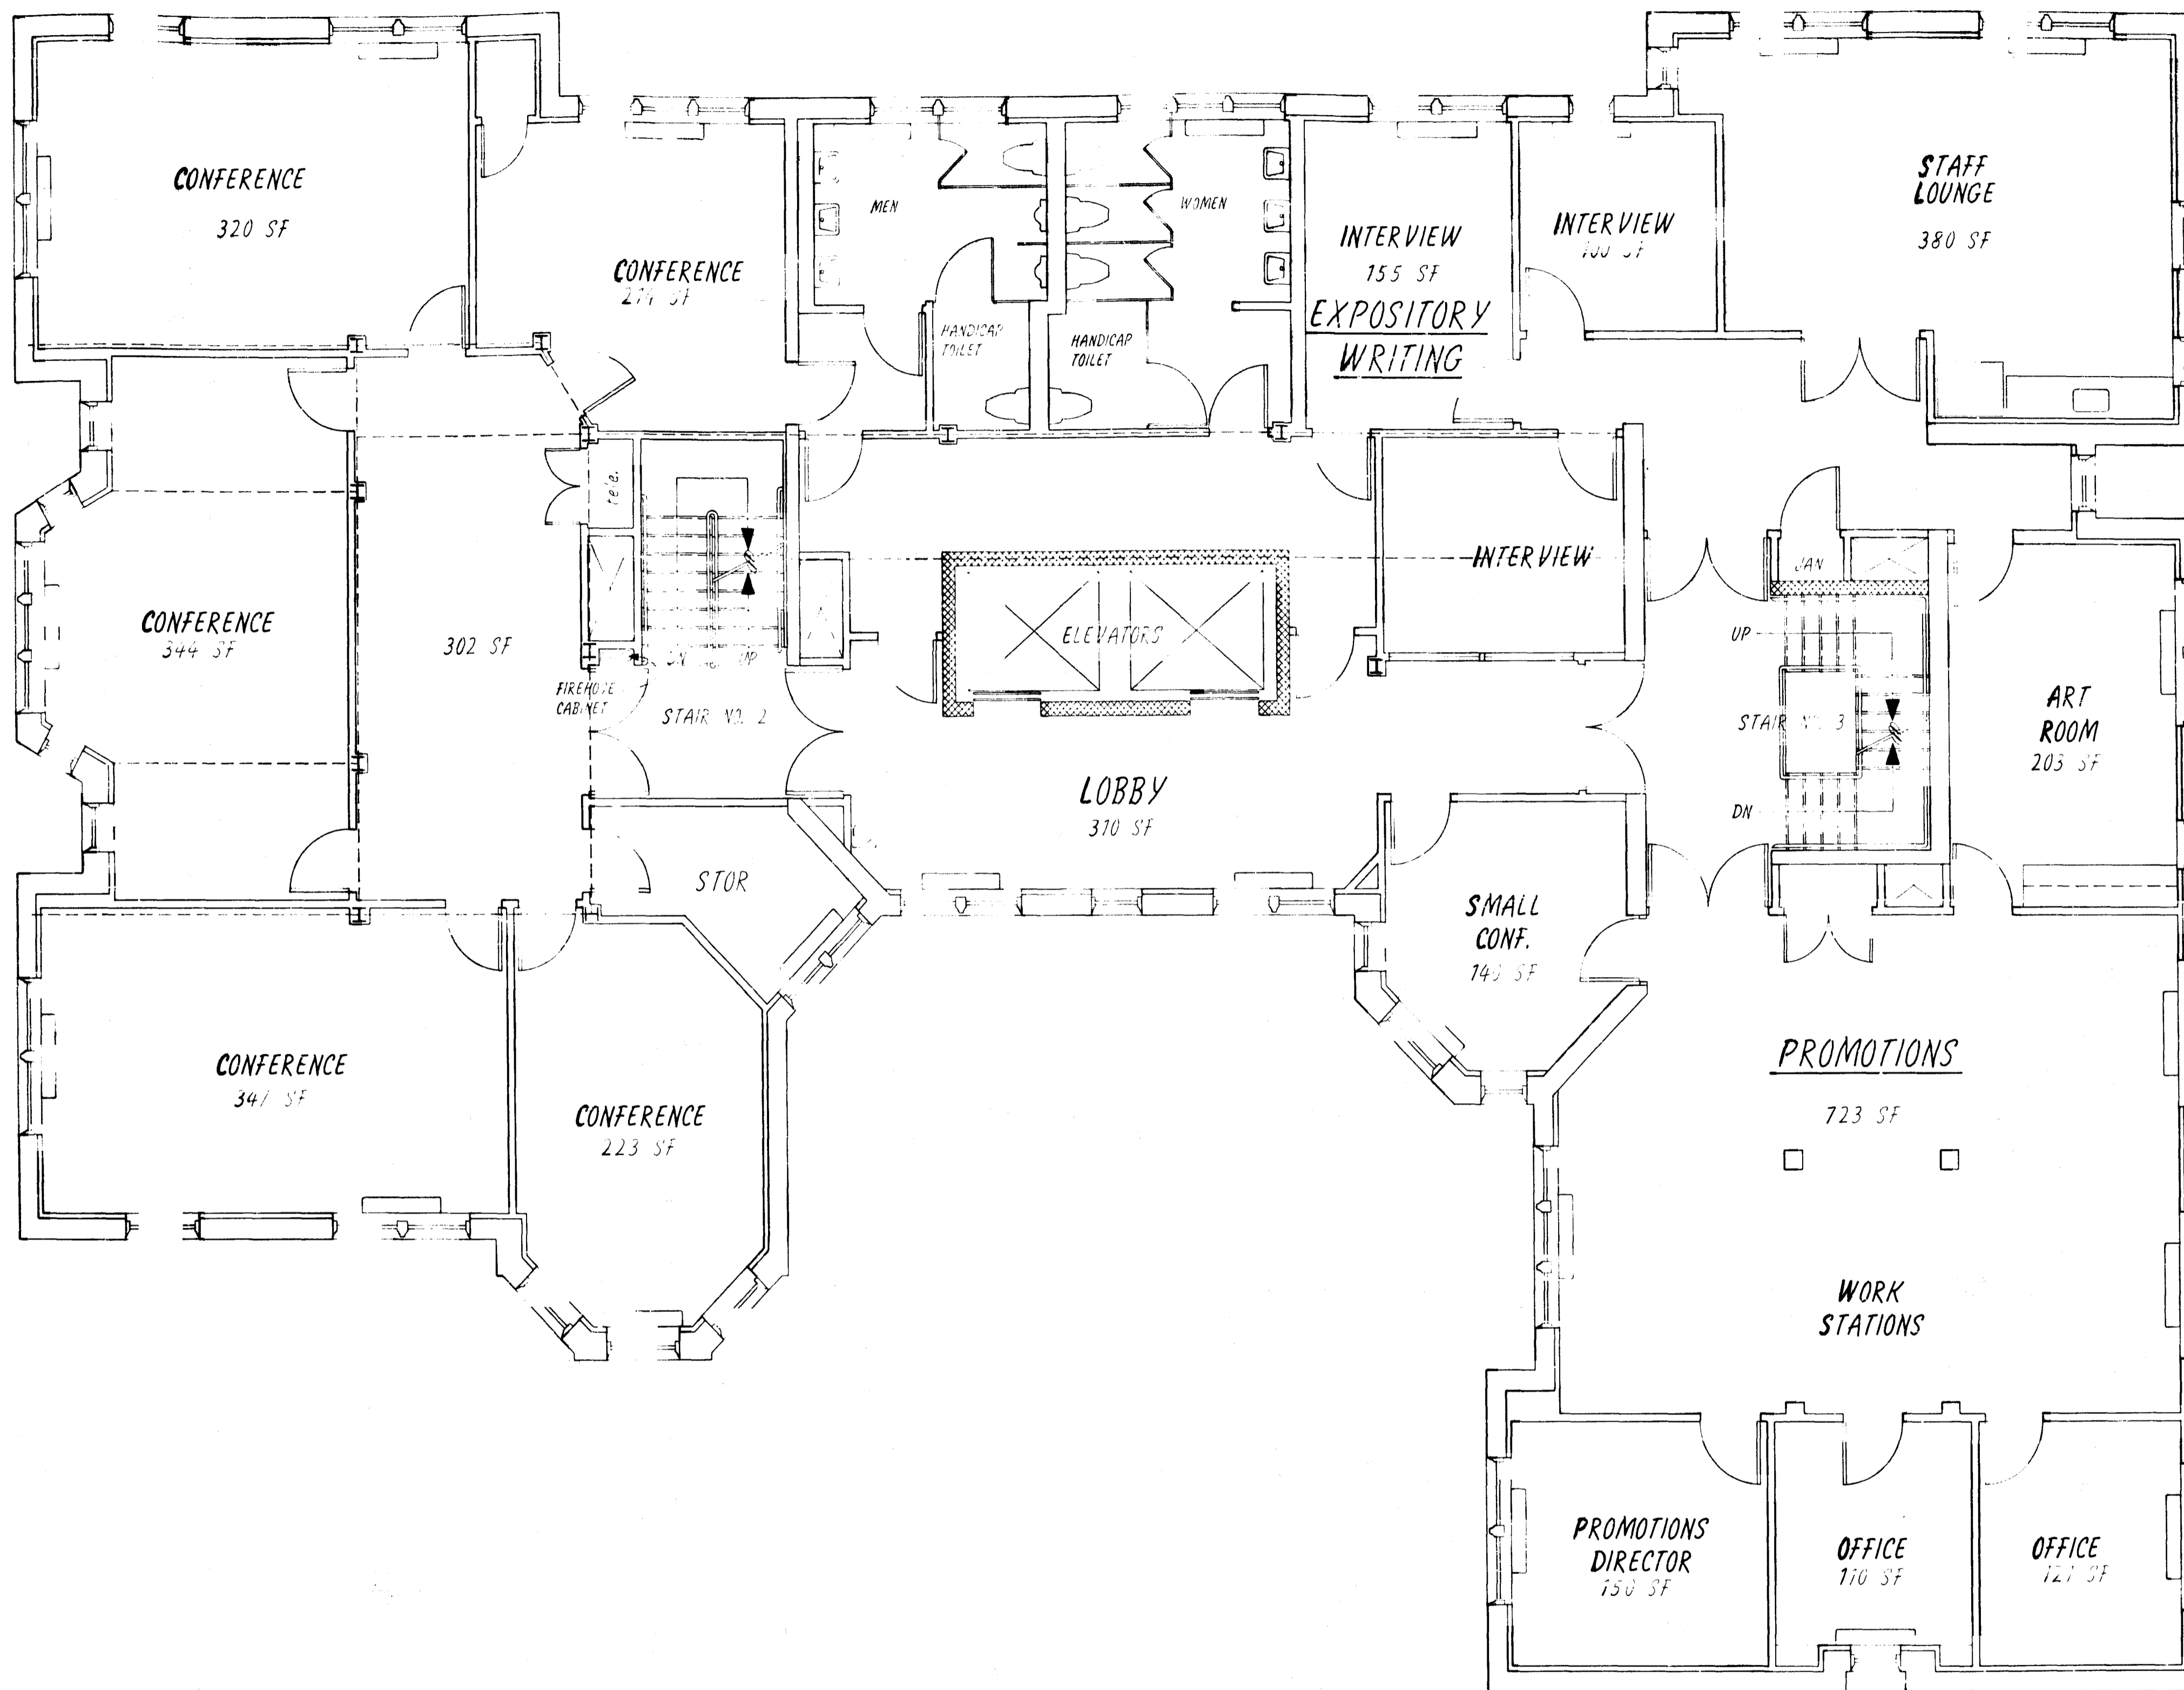

THE DIVISION
OF
CONTINUING EDUCATION

BENJAMIN THOMPSON & ASSOCIATES, INC.
ARCHITECTURE, PLANNING, AND URBANISM
ONE STORY STREET
CAMBRIDGE, MA 02138
(617) 876-4300 FAX (617) 661-9213, 868-9023

Technical Consulting Engineers
51 Brattle Street
Cambridge, Massachusetts 02138
(617) 876-3630 FAX (617) 876-6647

Pressurizer Consultants
100 Massachusetts Avenue
Cambridge, Massachusetts 02138
(617) 868-1200 FAX (617) 661-7520

RENOVATIONS
TO
51 BRATTLE STREET

THIRD LEVEL

DESIGN DEVELOPMENT
6 APRIL 1990

REVISION	DATE	DESCRIPTION

THIRD LEVEL
PLAN

DRAWN	CHECKED	APPROVED
SCALE	DATE	JOB NO. 8912.00

A-7