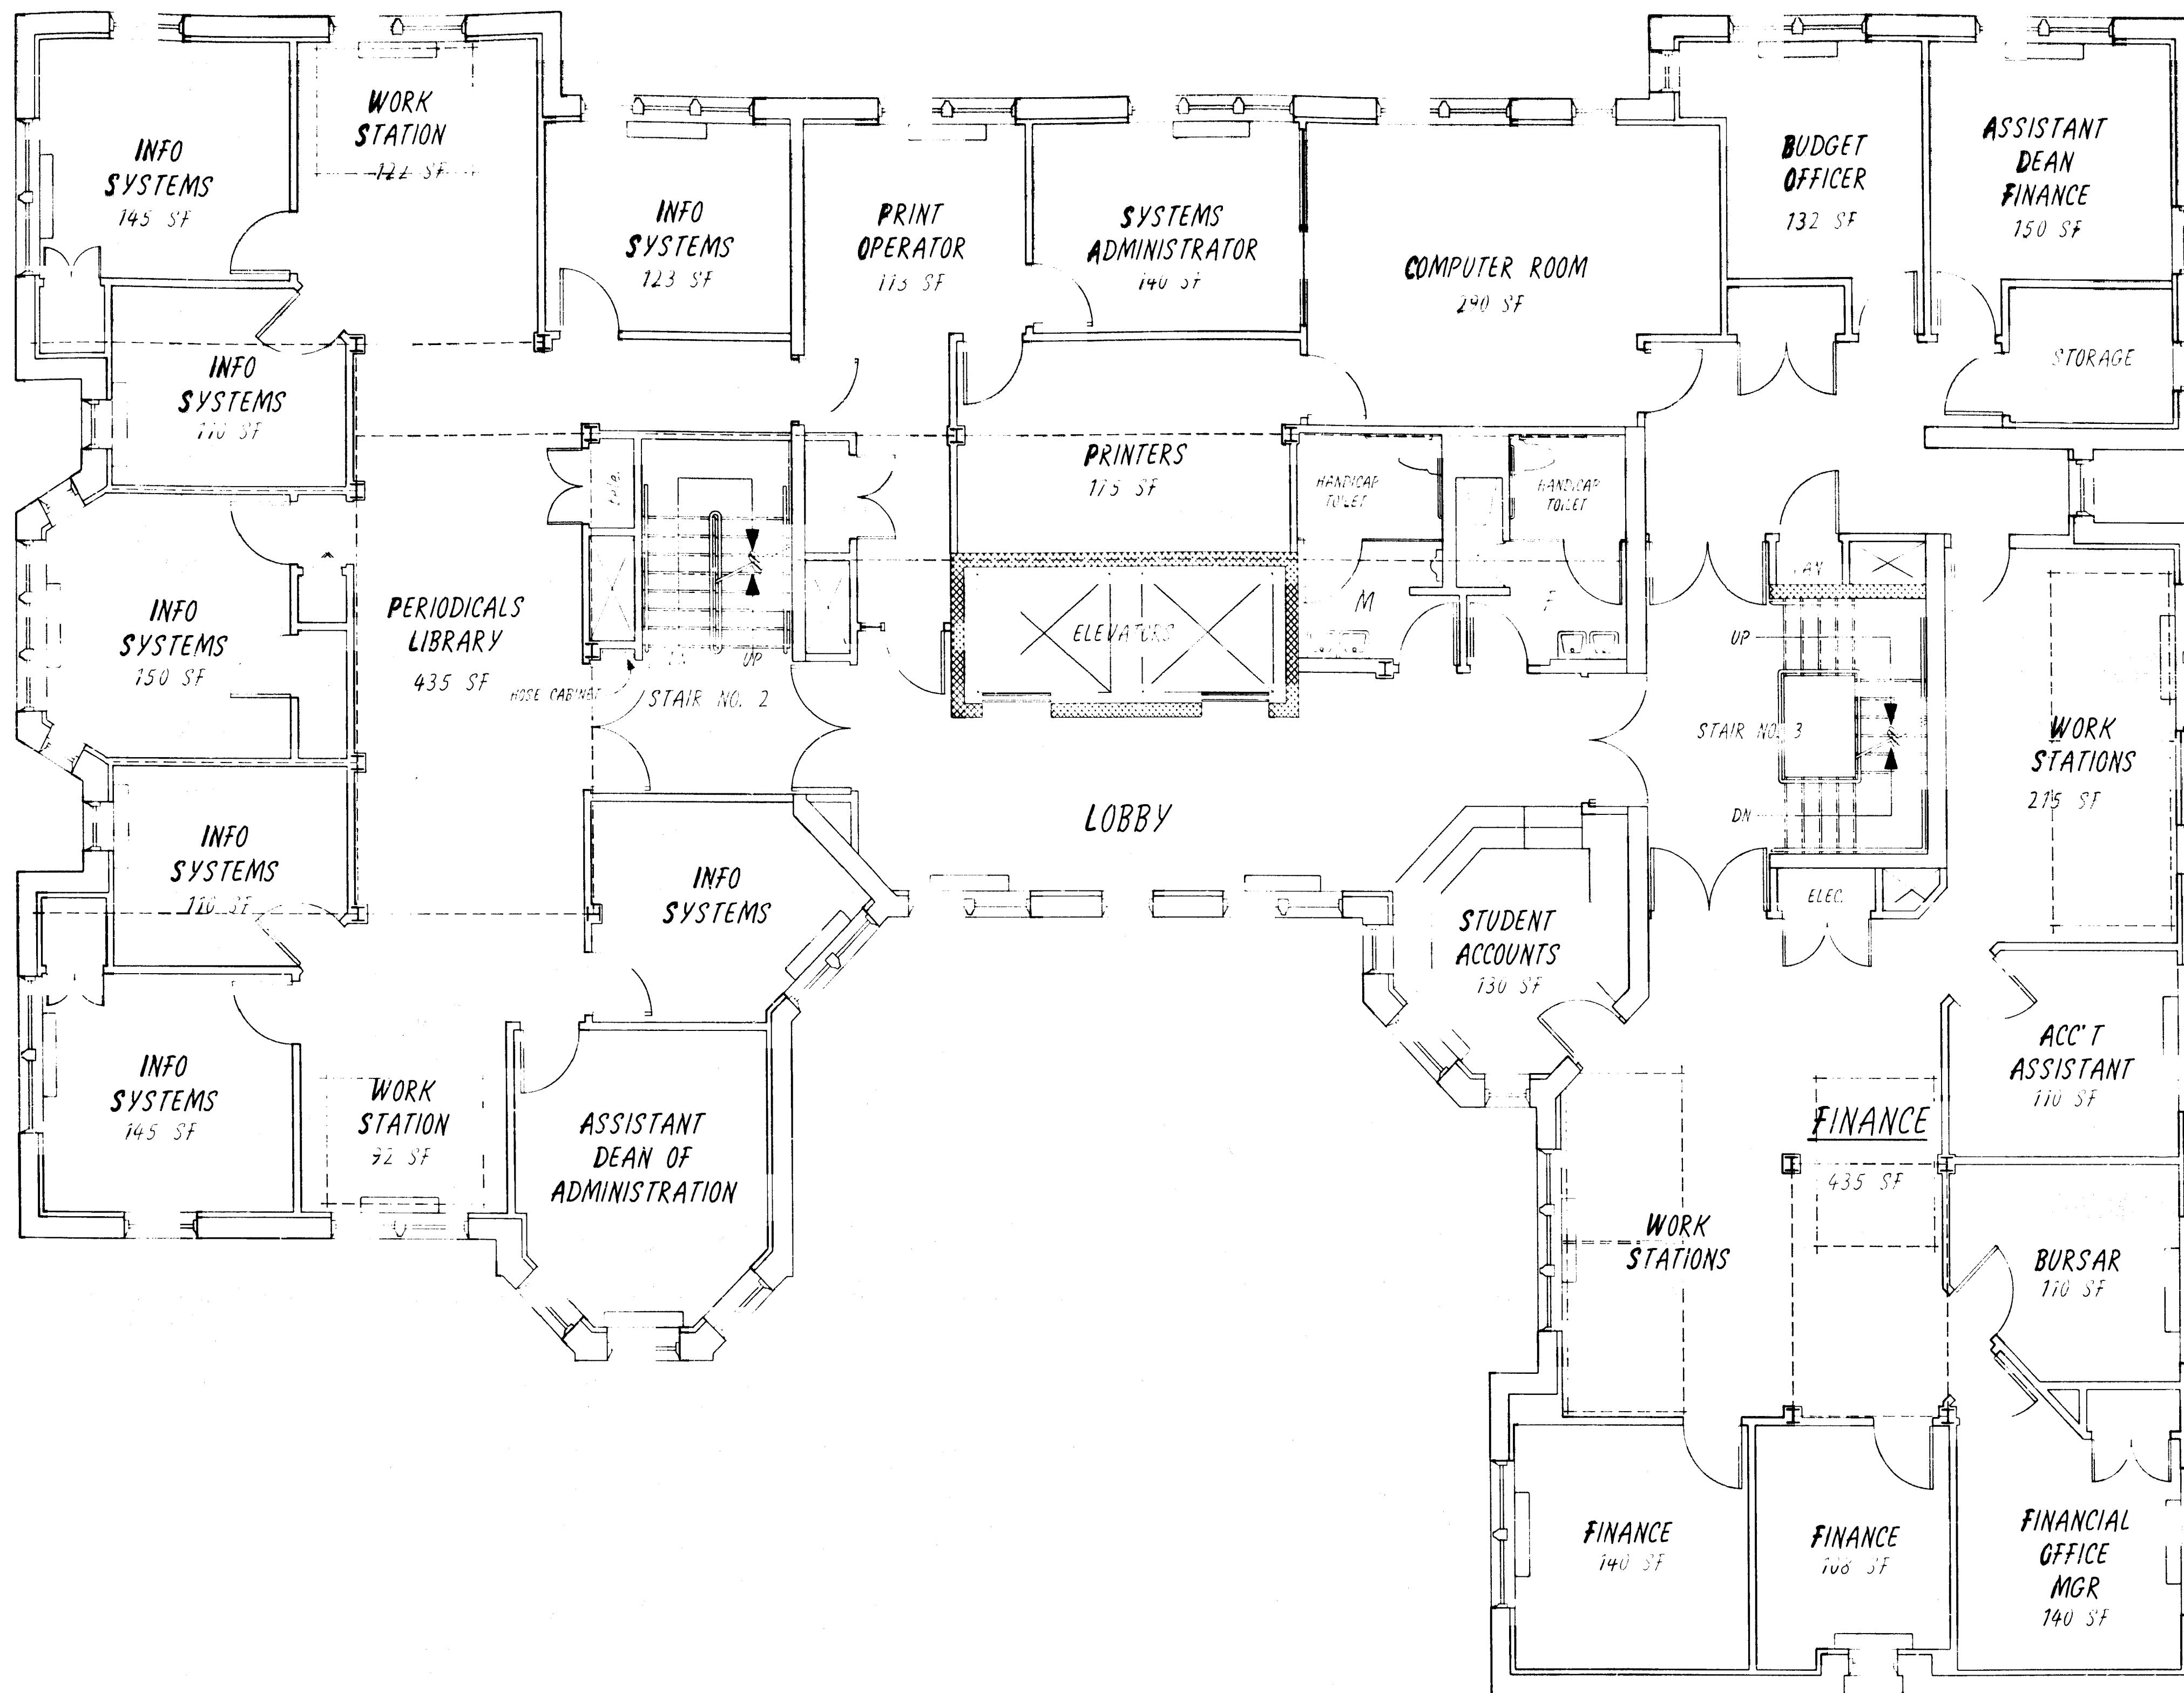

THE DIVISION
OF
CONTINUING EDUCATION

BENJAMIN THOMPSON & ASSOCIATES, INC.
ARCHITECTURE, PLANNING, AND URBANISM
ONE STORY STREET
CAMBRIDGE, MA 02138
(617) 876-4300 FAX (617) 661-9213, 868-9023

entia Consulting Engineers
Brattle Street
Cambridge, Massachusetts 02138
(617) 876-3830 FAX (617) 576-6647

Pressurier Consultants
Massachusetts Avenue
Cambridge, Massachusetts 02138
(617) 868-1200 FAX (617) 661-7520

RENOVATIONS
TO
51 BRATTLE STREET

FOURTH LEVEL

DESIGN DEVELOPMENT
6 APRIL 1990

REVISION	DATE	DESCRIPTION

FOURTH LEVEL
PLAN

DRAWN	CHECKED	APPROVED

SCALE	DATE	JOB NO.
		8912.00

A-8