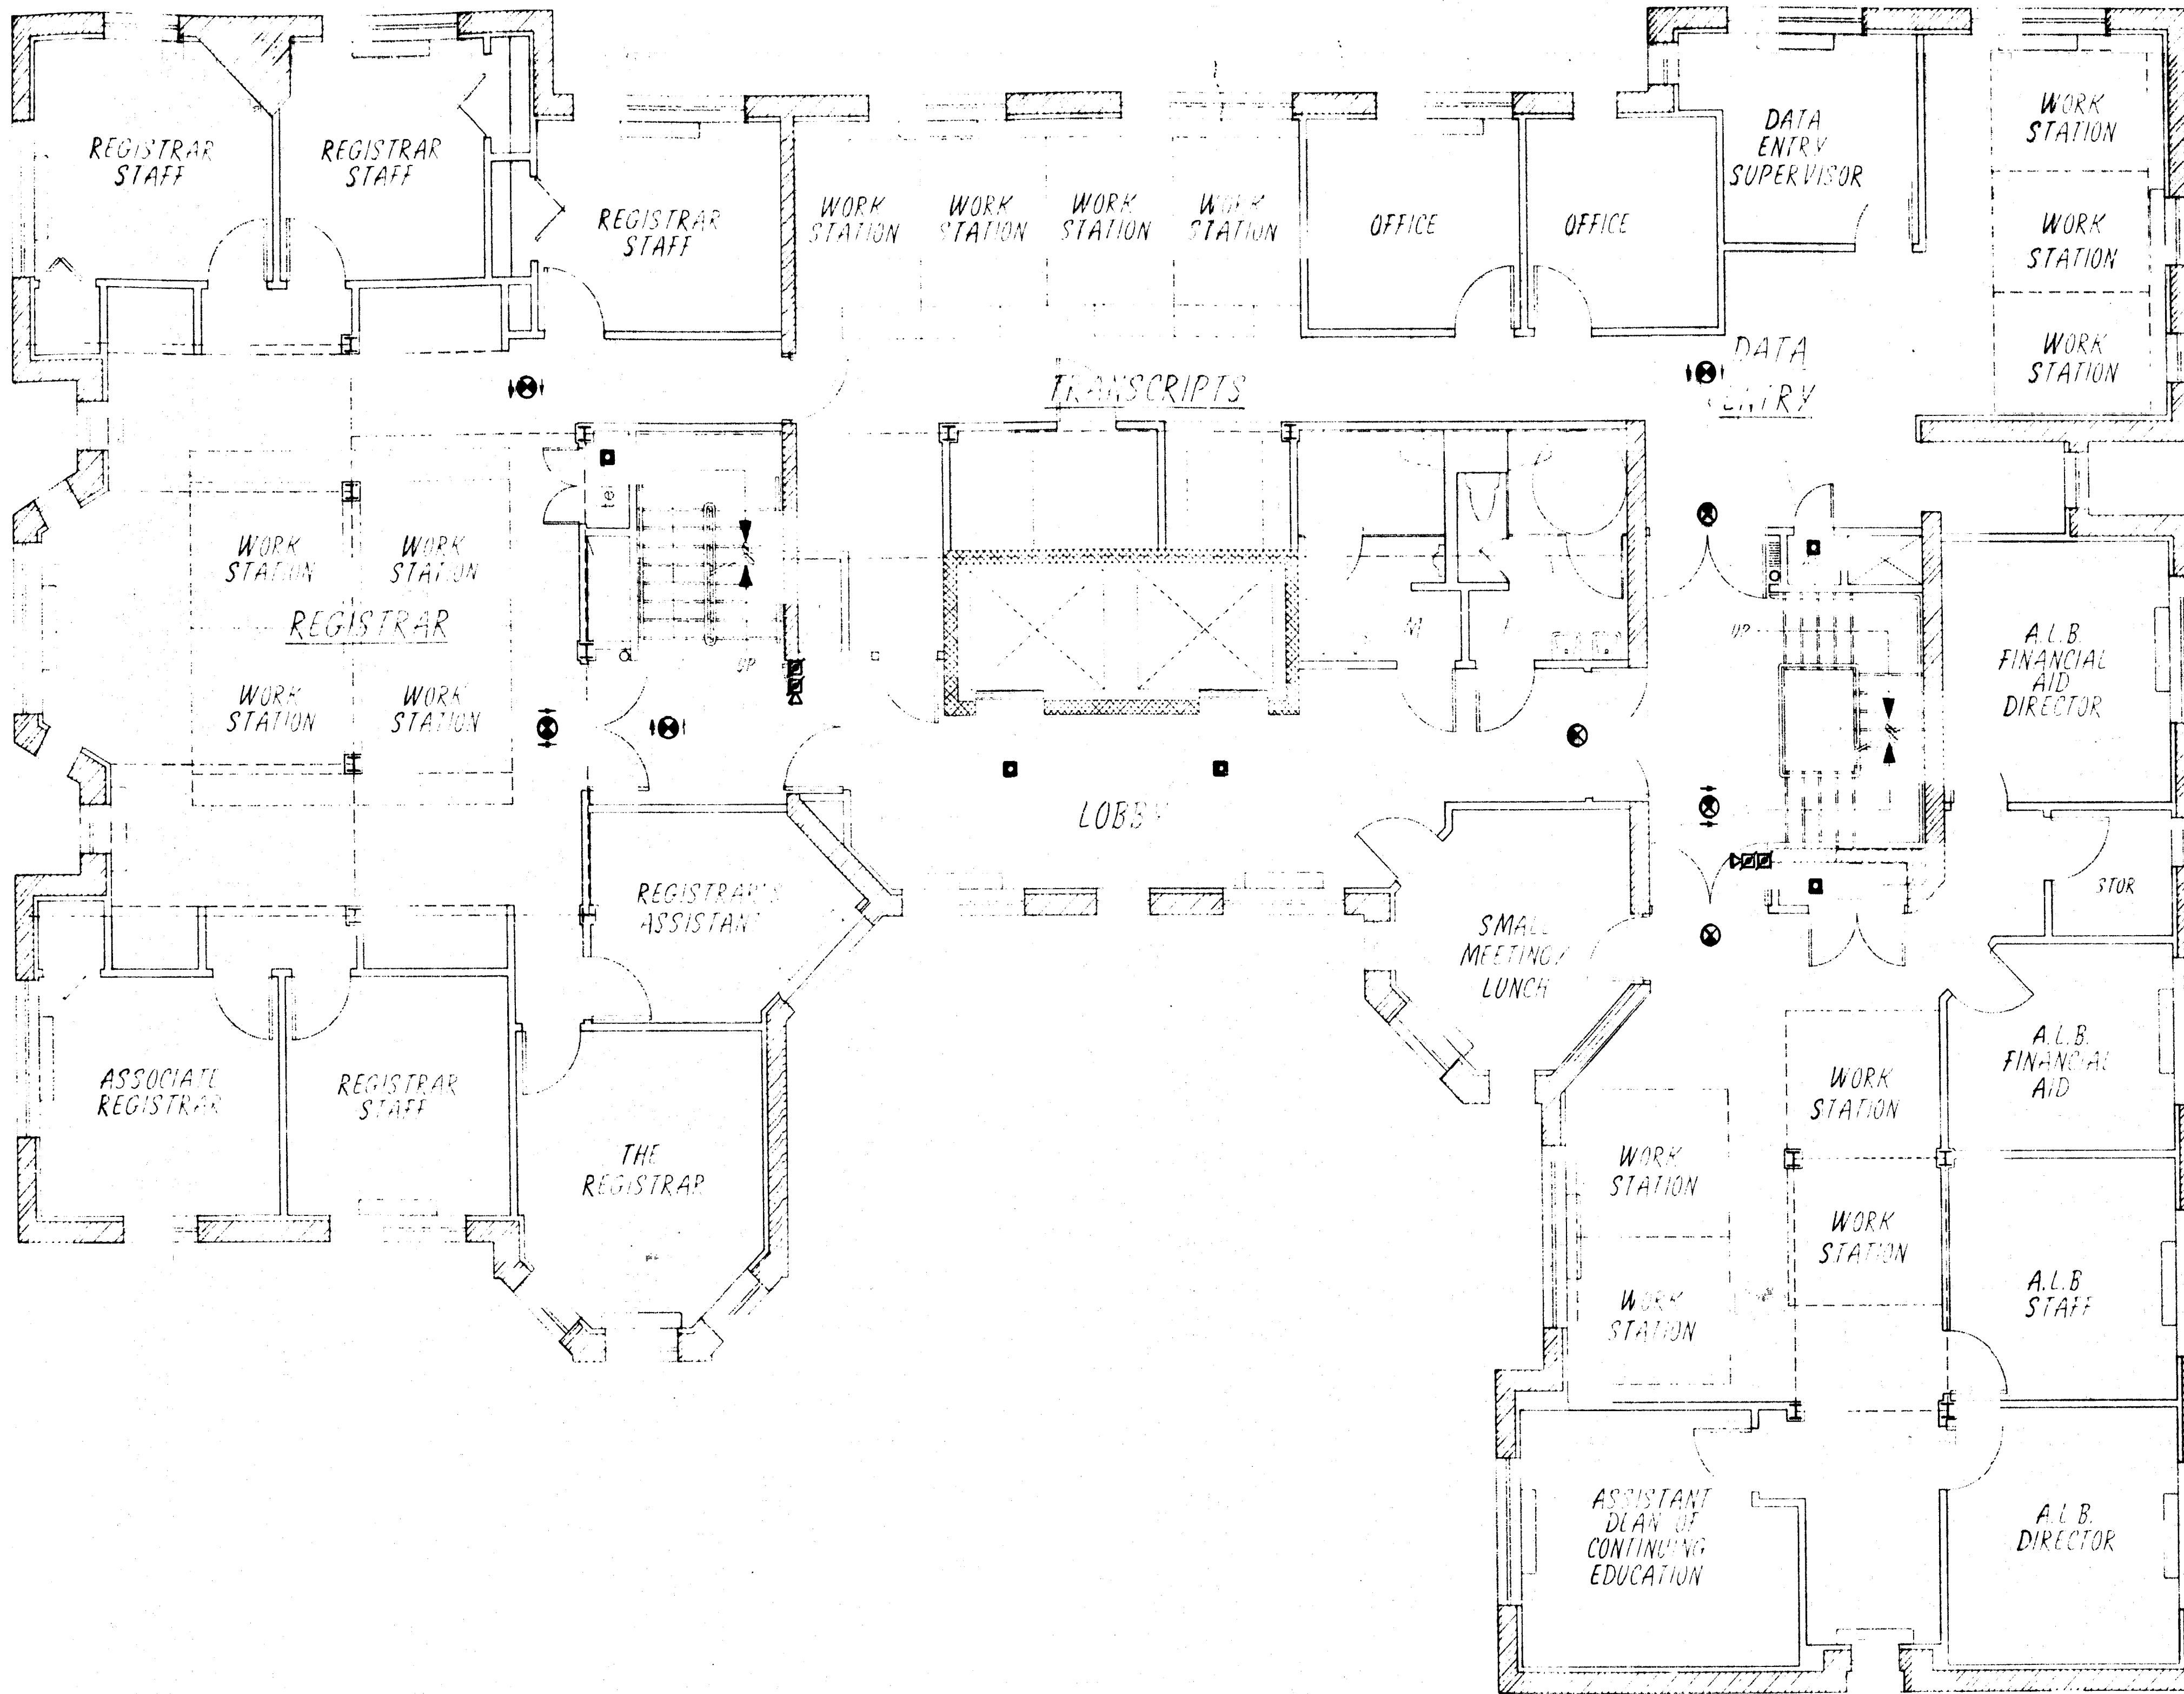

THE DIVISION OF CONTINUING EDUCATION

BENJAMIN THOMPSON & ASSOCIATES, INC. ARCHITECTURE, PLANNING, AND URBANISM ONE STORY STREET CAMBRIDGE, MA 02138 (617) 876-4300 FAX (617) 661-9213, 868-9023

Coventini Consulting Engineers 44 Brattle Street Cambridge, Massachusetts 02138 (617) 876-3830 FAX (617) 876-6647

LeMessurier Consultants 1033 Massachusetts Avenue Cambridge, Massachusetts 02138 (617) 868-1200 FAX (617) 661-7520

RENOVATIONS TO 51 BRATTLE STREET

SIXTH LEVEL

DESIGN DEVELOPMENT 3-21-90

REVISION DATE DESCRIPTION

SIXTH LEVEL LIGHTING PLAN

DRAWN	CHECKED	APPROVED
R.I.	M.T.	
SCALE	DATE	JOB NO.
1/4"=1'-0"		8912.00

E-12

220-52