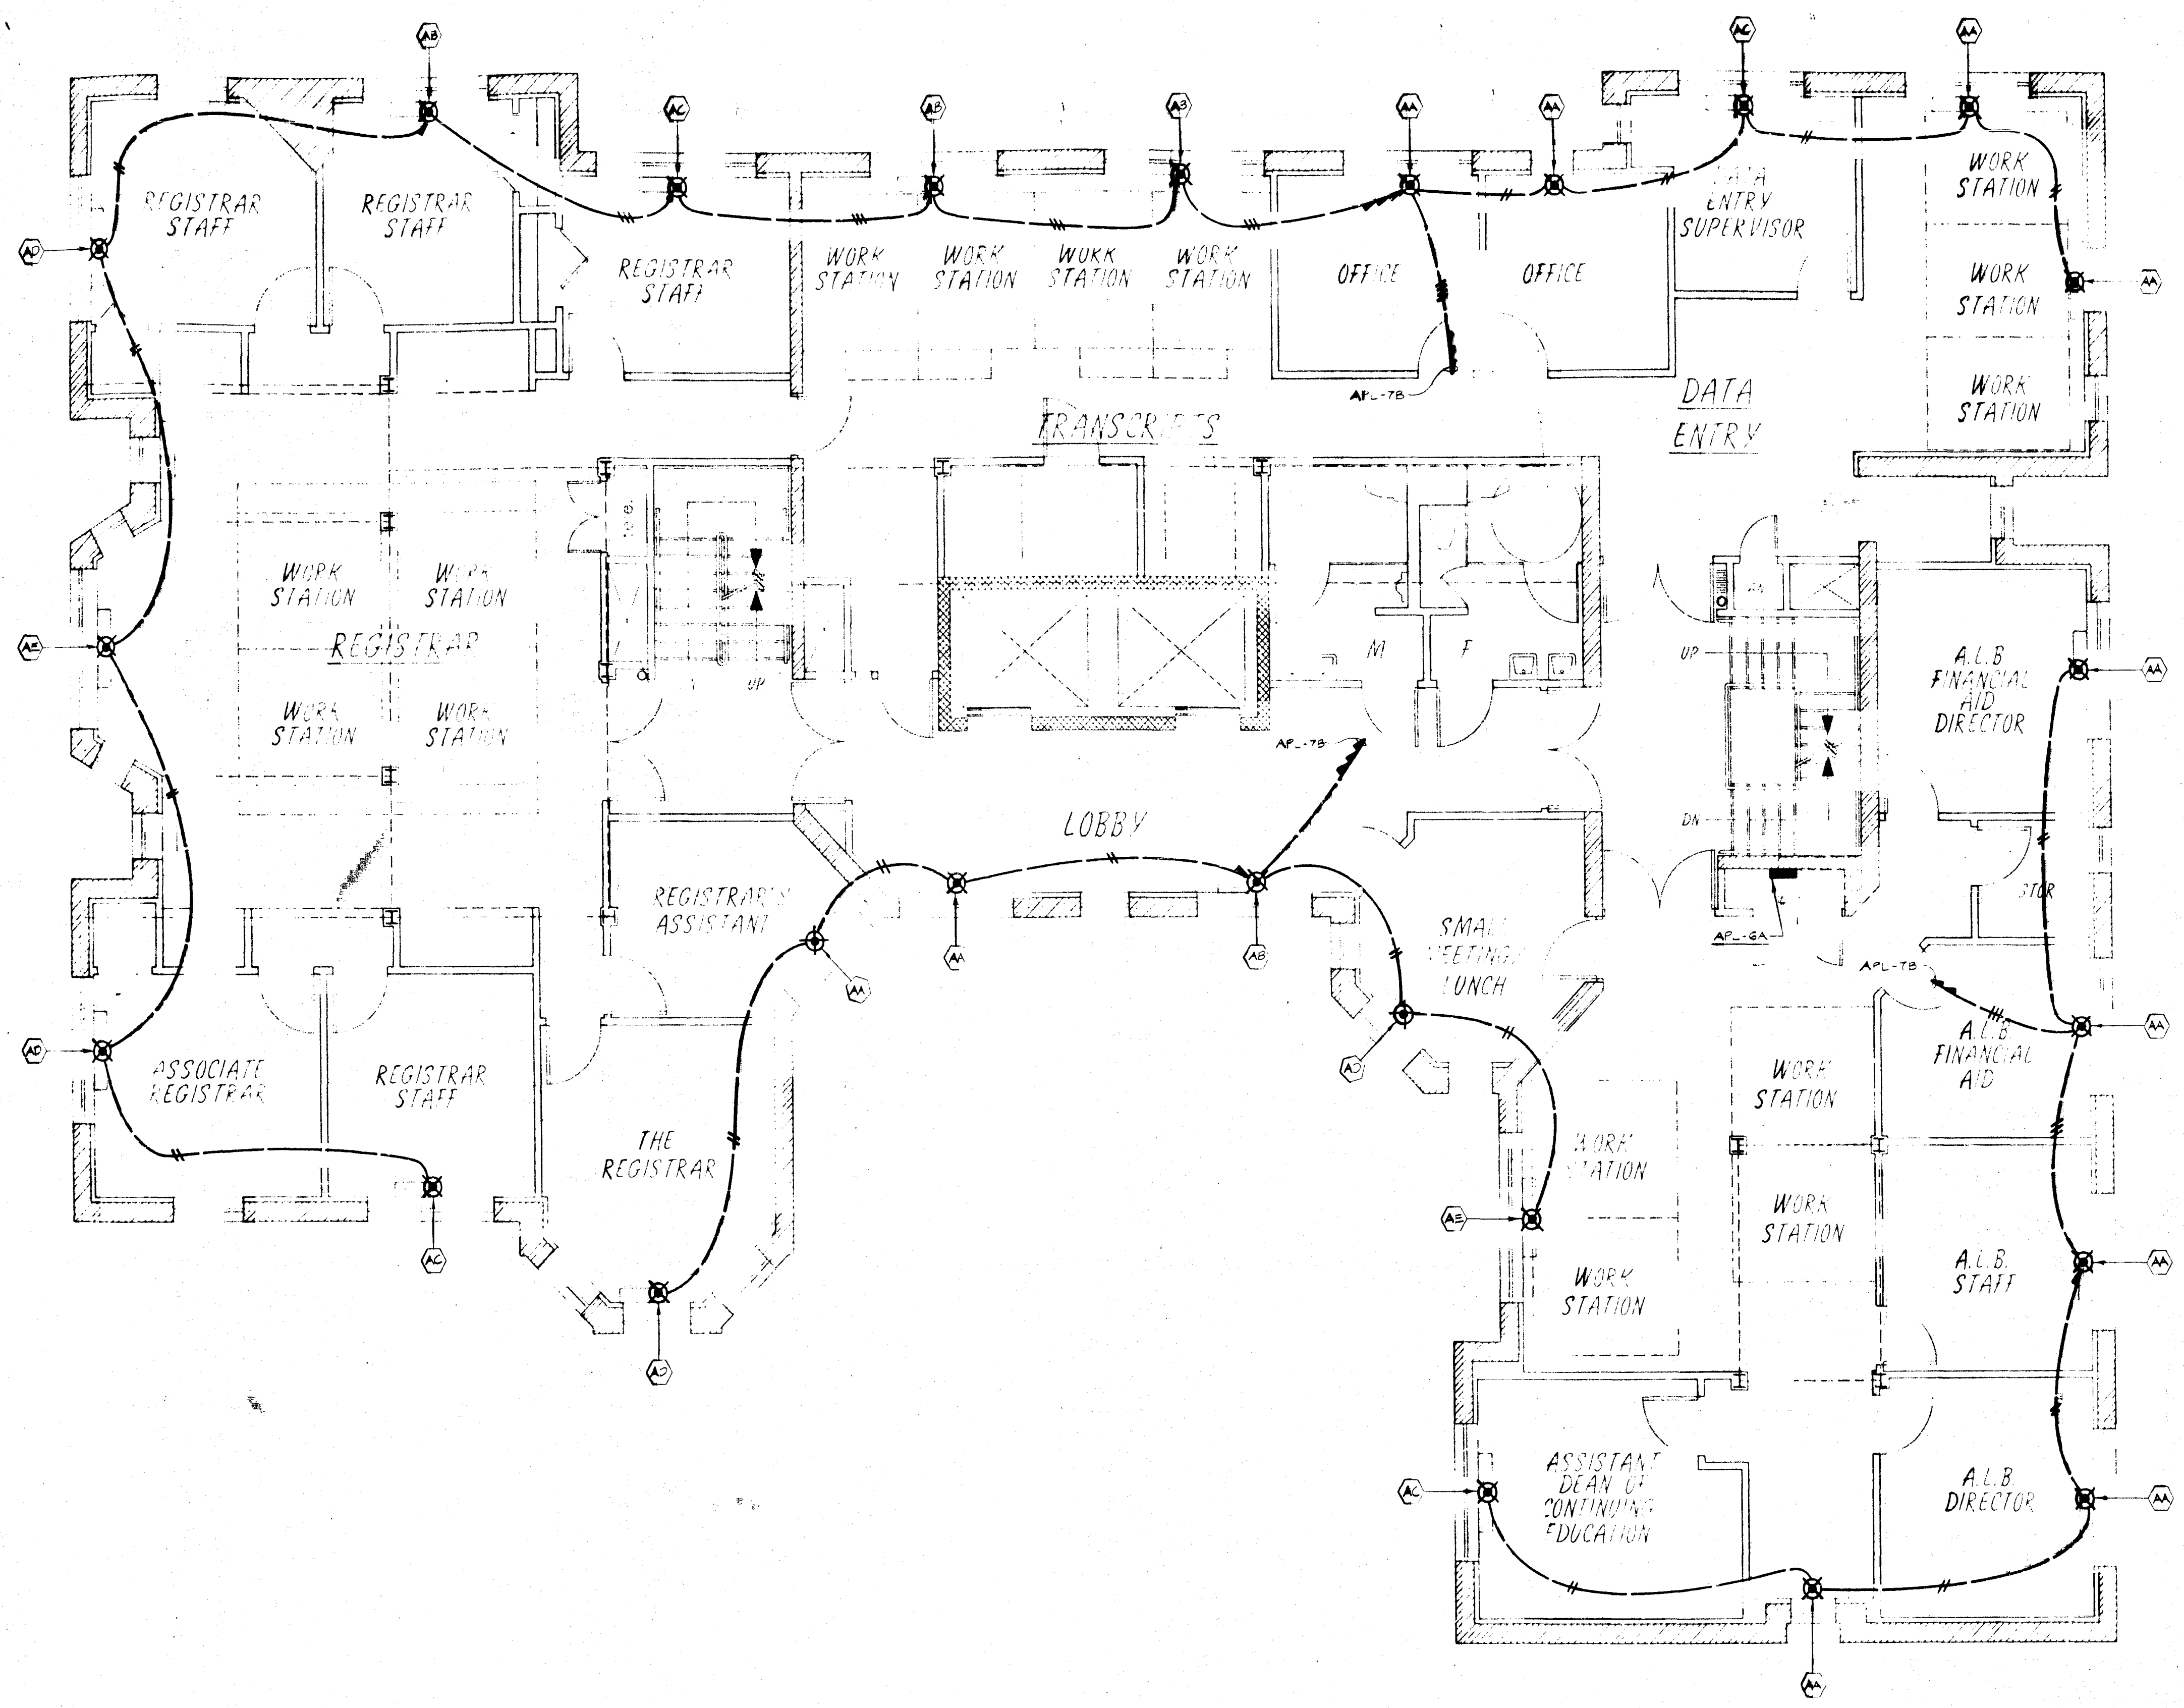

THE DIVISION OF CONTINUING EDUCATION

BENJAMIN THOMPSON & ASSOCIATES, INC. ARCHITECTURE, PLANNING, AND URBANISM ONE STORY STREET CAMBRIDGE, MA 02138 (617) 876-4300 FAX (617) 661-9213, 668-9023

Consulting Engineers 44 Brattle Street Cambridge, Massachusetts 02138 (617) 876-3830 FAX (617) 876-6647

LeMessurier Consultants 1035 Massachusetts Avenue Cambridge, Massachusetts 02138 (617) 868-1200 FAX (617) 661-7520

RENOVATIONS TO 51 BRATTLE STREET

SIXTH LEVEL

DESIGN DEVELOPMENT 3-21-90

REVISION DATE DESCRIPTION

SIXTH LEVEL POWER PLAN

DRAWN	CHECKED	APPROVED
R.T.	M.T.	
SCALE	DATE	JOB NO.
1/4" = 1'-0"		8912.00

E-13

220-53