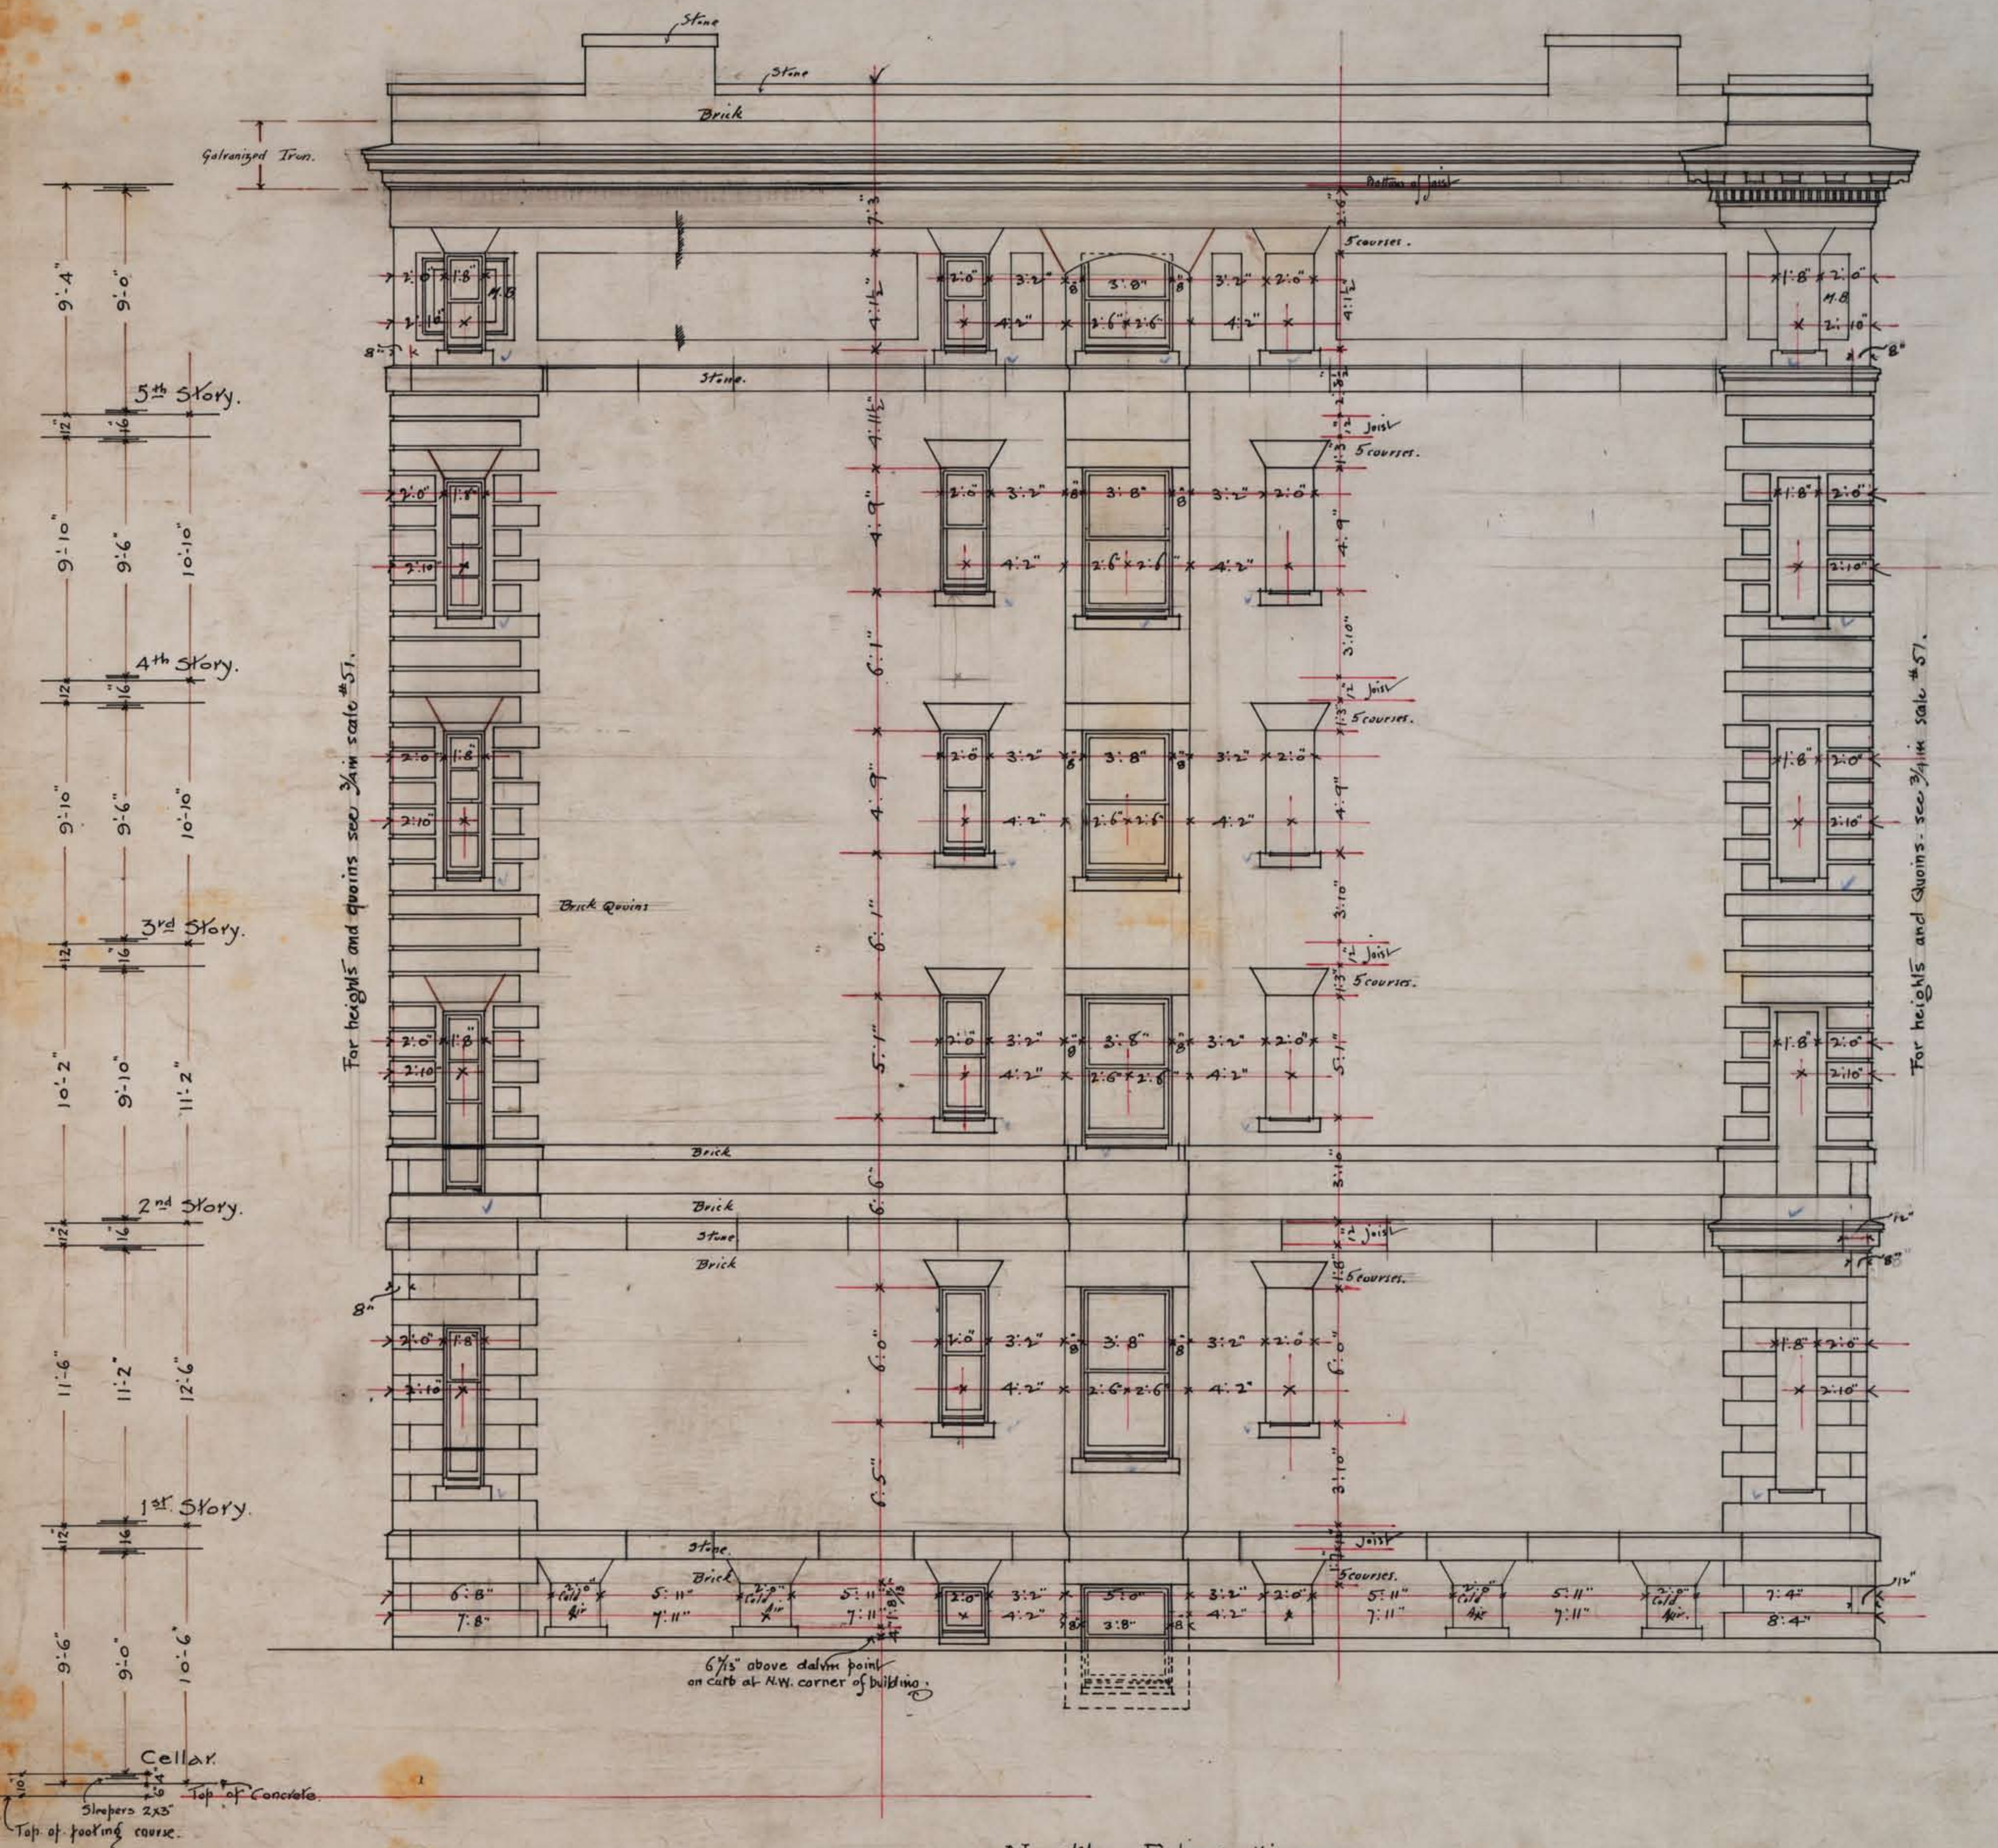

3 Paper Blue

North Elevation.

Scale 1/4" = 1'-0"

Claverly Hall West,  
Cambridge, Mass.  
For C. D. Wetmore Esq.

John E. Howe, Archt.  
53 Broadway, N.Y. City

12

C.L. #1  
916-12  
916