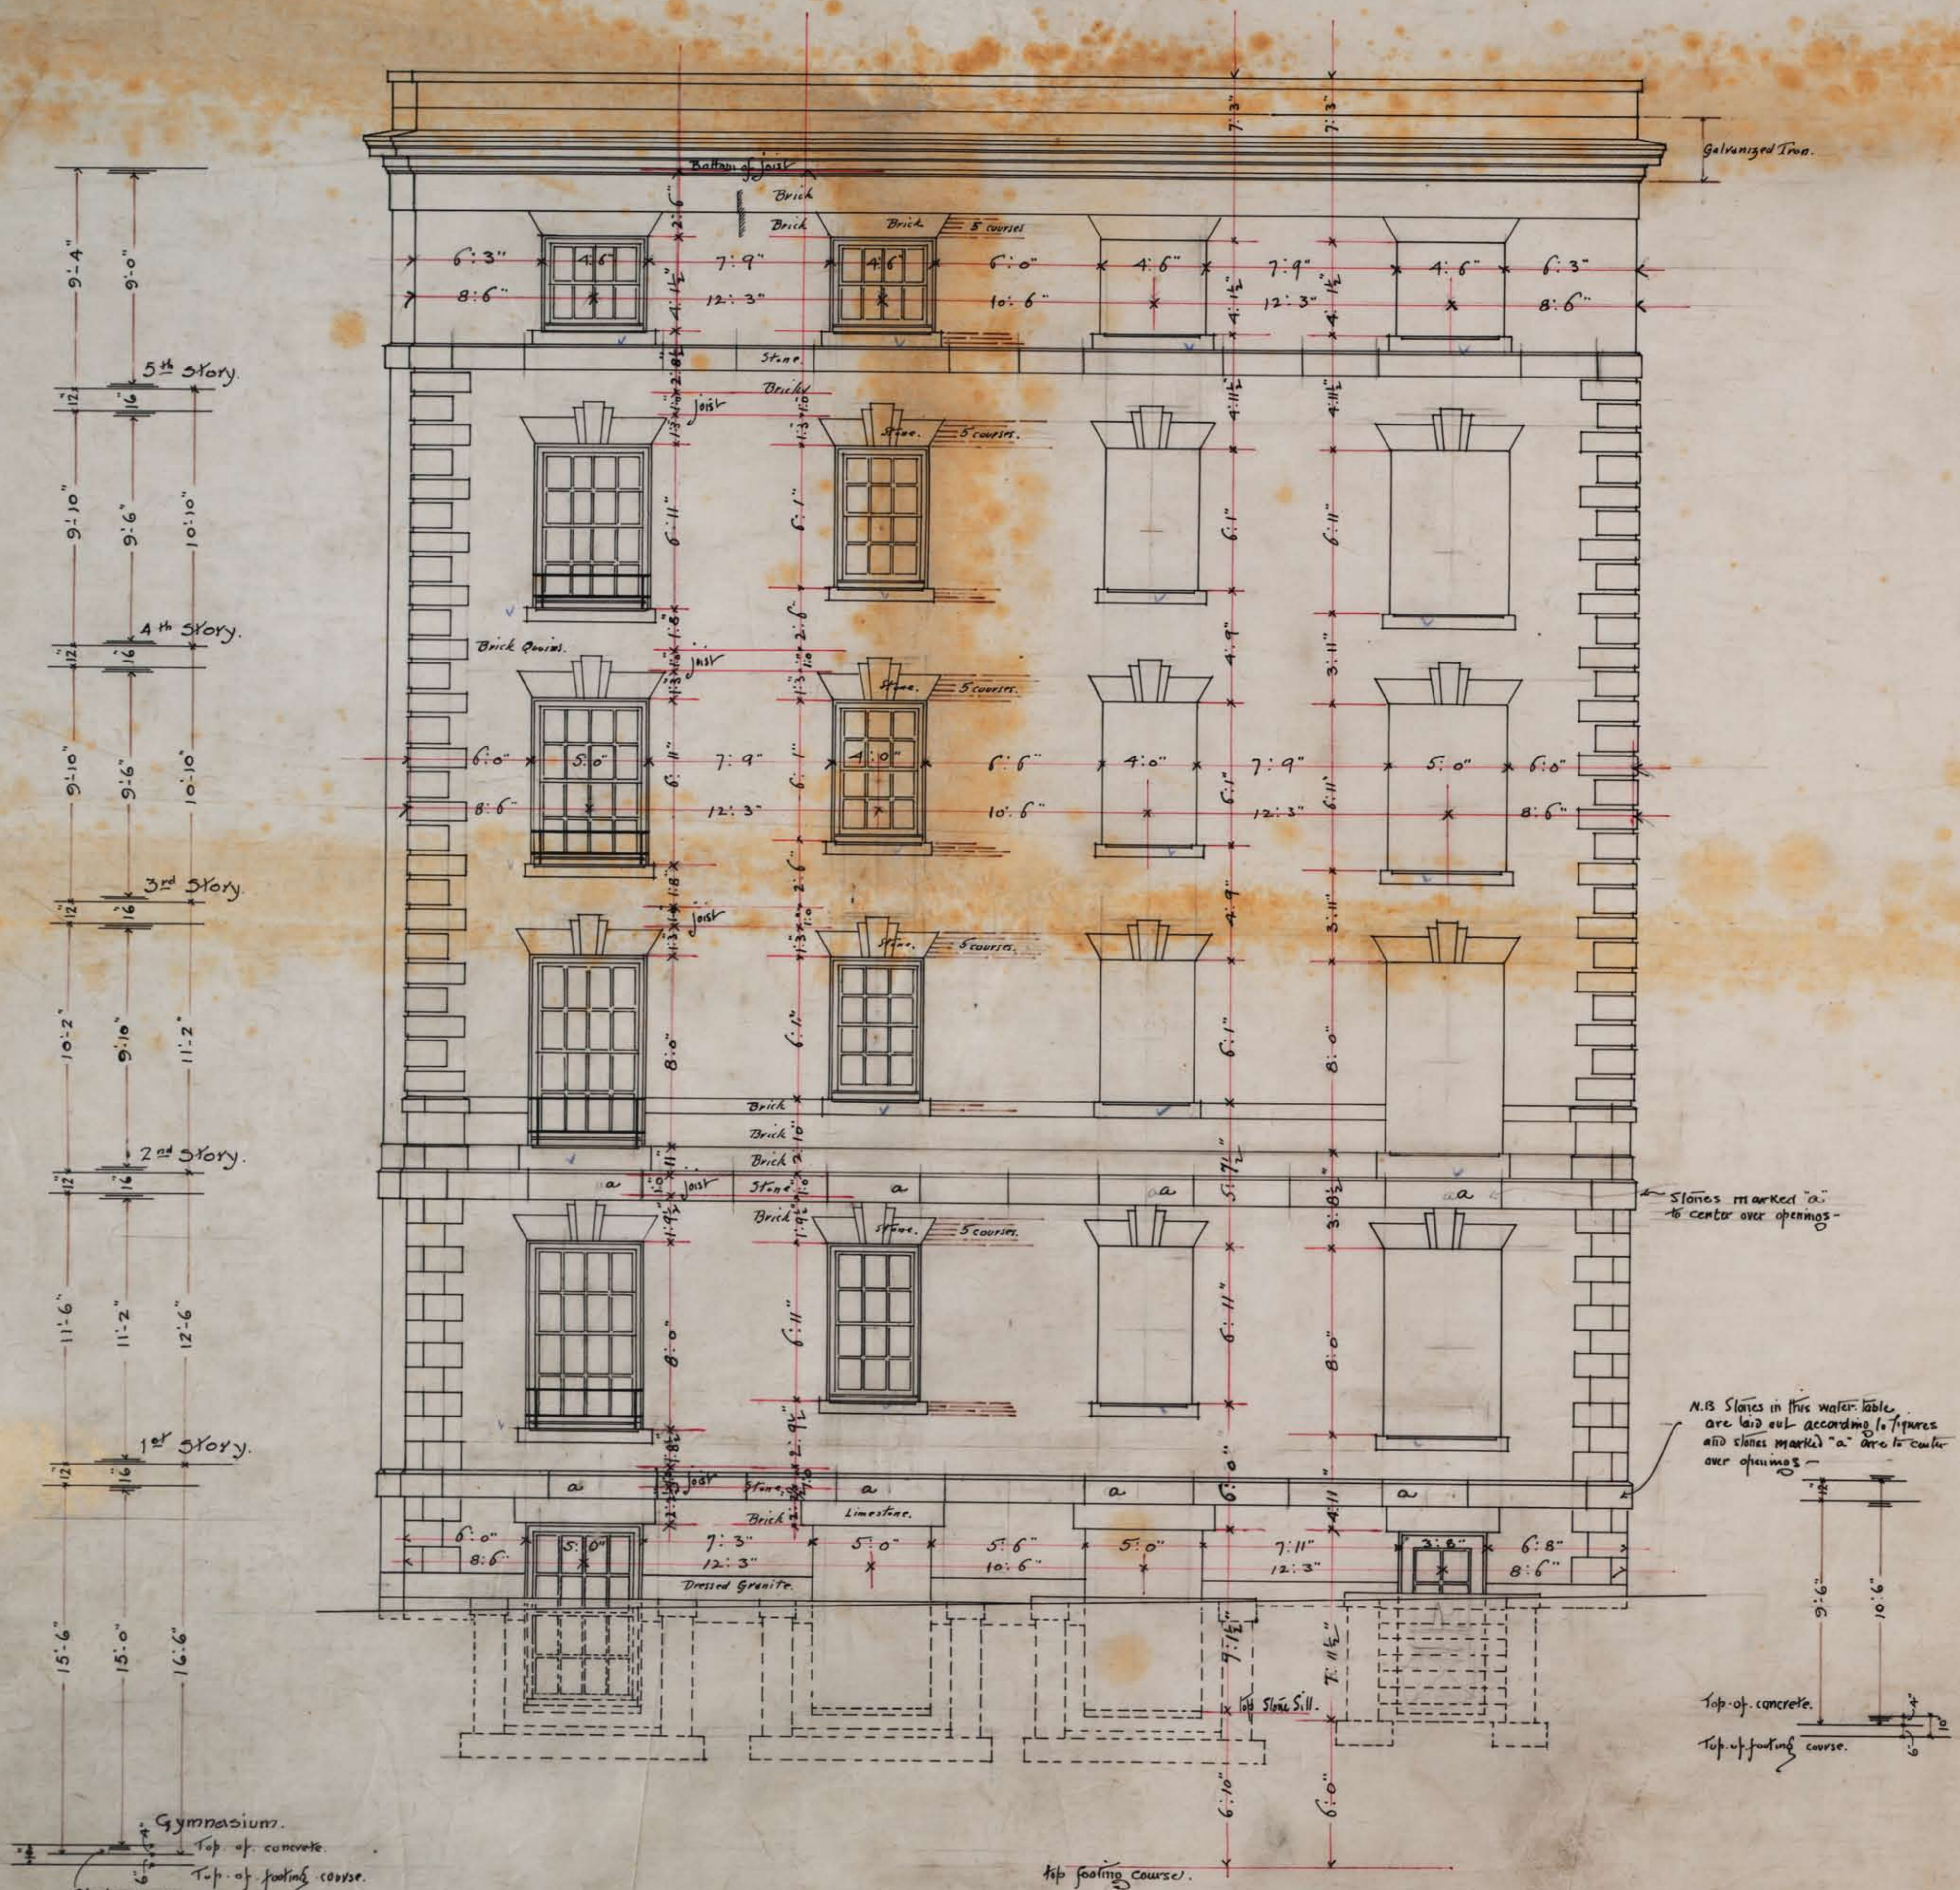

3 Paper Blue

East Elevation

Scale 1/4" = 1.0"

John E. Howe, Archt.
53 Broadway, N.Y. City

Claverly Hall West,
Cambridge, Mass.
For C. D. Wetmore Esq.

C.L. #1
916-13
916